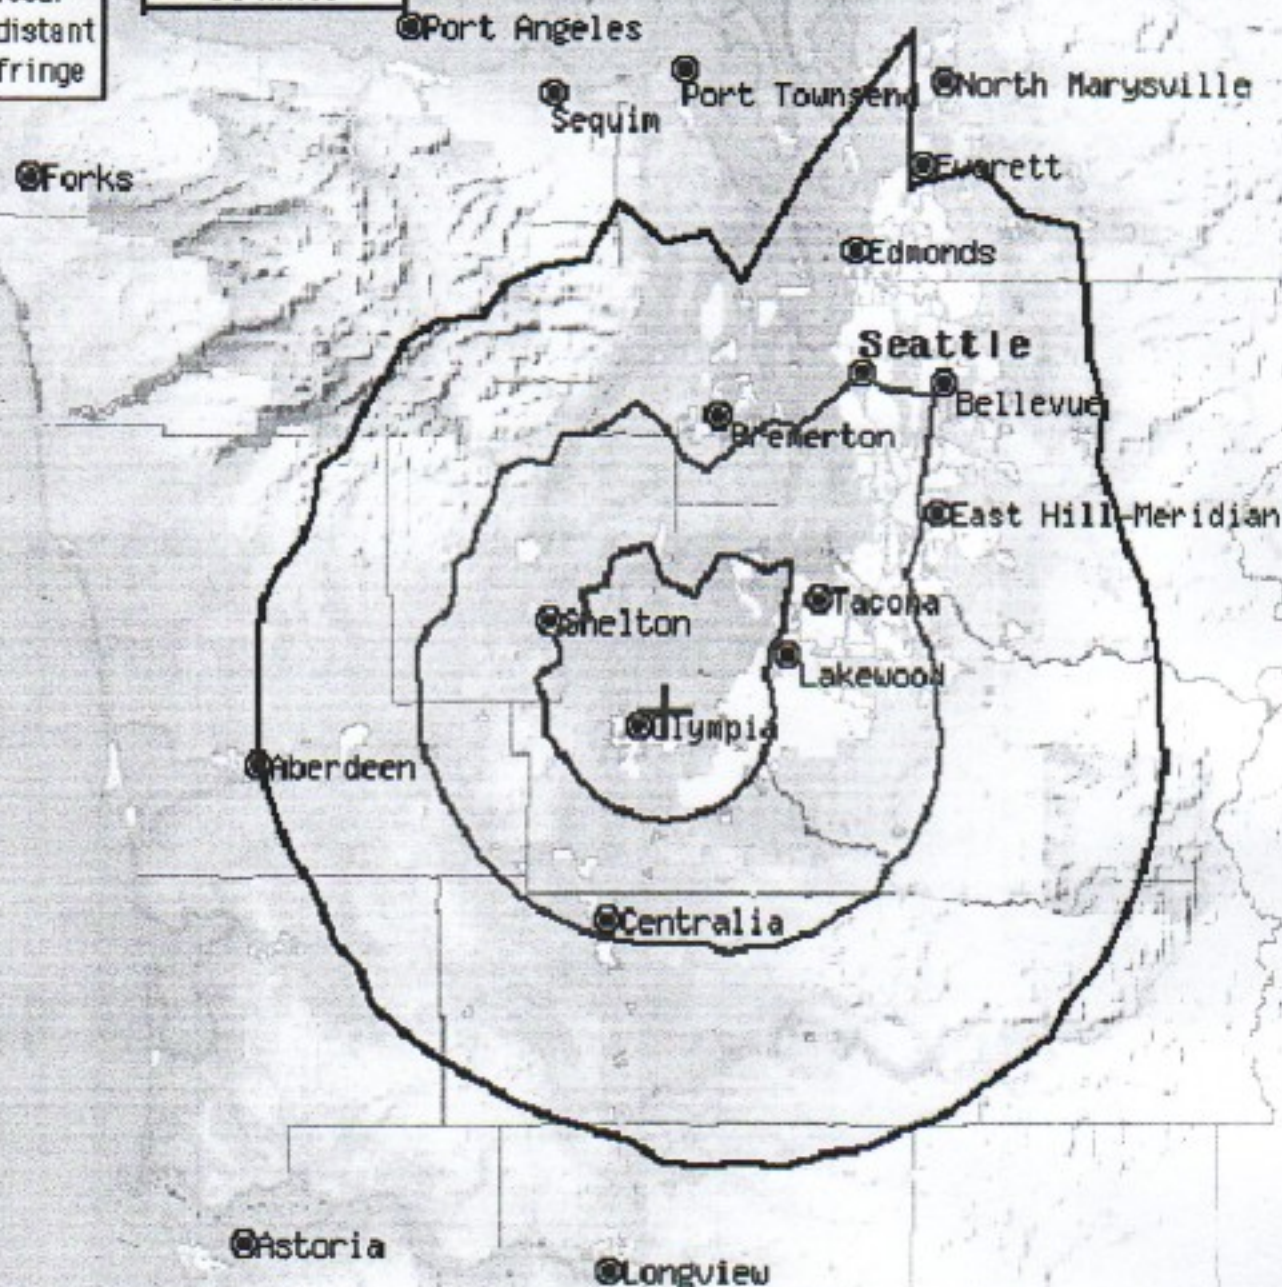

- local
- distant
- fringe

30 miles

Daytime Coverage Pattern for KBRD-AM

© 2005 radio-locator.com